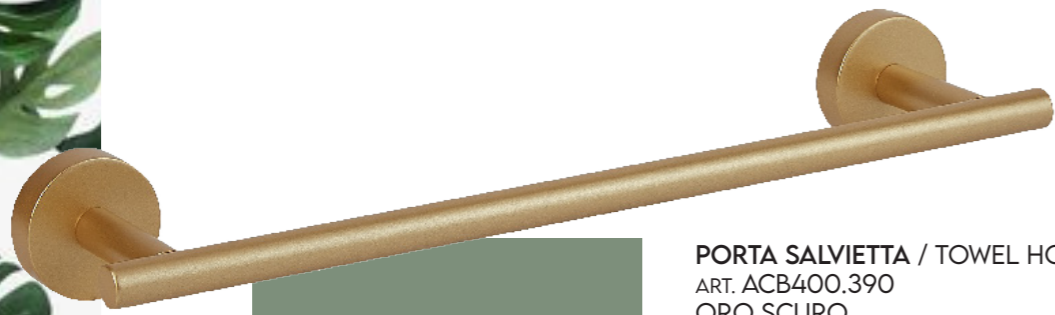

ELIO  
SLIM

— MET.

PORTA SALVIETTA / TOWEL HOLDER  
ART. ACB400.390  
ORO SCURO

DISPENSER / SOAP DISPENSER  
ART. ACB210.390  
ORO SCURO

# ELIO SLIM

MET.

LAVABO / BASIN MIXER  
ART. EP830101.390  
ORO SCURO

*Oro scuro*