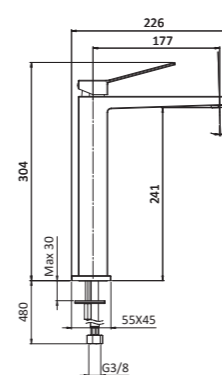

110CR851801

13,60 Kg
Box pcs. 5

Ø 25 mm s/d
35 CAIO 26

1/2 110CR851802

Miscelatore lavabo alto, bocca lunga, testa cieca, flex antitorsione cm 70 3/8" F

One hole basin mixer, high body, long spout, without waste, antitorsion flex cm 70 3/8" F

Mitigeur lavabo haut, bec long, sans vidage, flexibles antitorsion cm 70 3/8" F

Смеситель для умывальника, без донного клапана, гибкая подводка 70 см 3/8" F.

CR
NN / BB
COLLEZIONE PRIMAVERA
OZ / AA