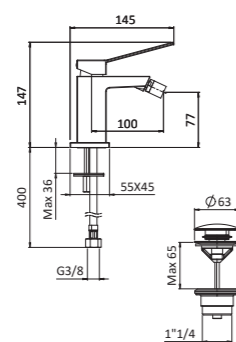

110CR853501

16,50 Kg
Box pcs. 10

Ø 25 mm s/d
35 CAIO 26

1/2 110CR853502

Miscelatore bidet, scarico click-clack spessore regolabile, flex antitorsione cm 50 3/8" F

One hole bidet mixer, click-clack waste, antitorsion flex cm 50 3/8" F

Mitigeur bidet, vidage click-clack, flexibles antitorsion cm 50 3/8" F

Смеситель для биде, донный клапан, гибкая подводка 50 см 3/8" F.

CR
NN / BB
COLLEZIONE PRIMAVERA
OZ / AA