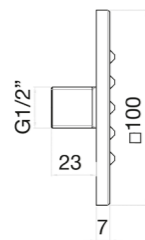

30CR8780

Soffioncino Body Spray quadrato 100x100 mm

Square body spread shower jet 100x100 mm

Jet "Body Spray" carré 100x100 mm

Форсунка Body Spray квадратная 100x100мм.

CR
NN / BB
COLLEZIONE PRIMAVERA
OZ / AA