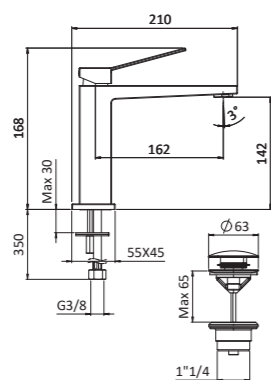

110CR851901

20,00 Kg
Box pcs. 10

Ø 25 mm s/d
35 CAIO 26

1/2 110CR851902

Miscelatore lavabo medio, scarico click-clack spessore regolabile, flex antitorsione cm 50 3/8" F

Medium basin mixer, click-clack waste, antitorsion flex cm 50 3/8" F

Mitigeur lavabo, vidage click-clack, flexibles antitorsion cm 50 3/8" F

Смеситель для умывальника, донный клапан, гибкая подводка 50 см 3/8" F.

CR
NN / BB
COLLEZIONE PRIMAVERA
OZ / AA